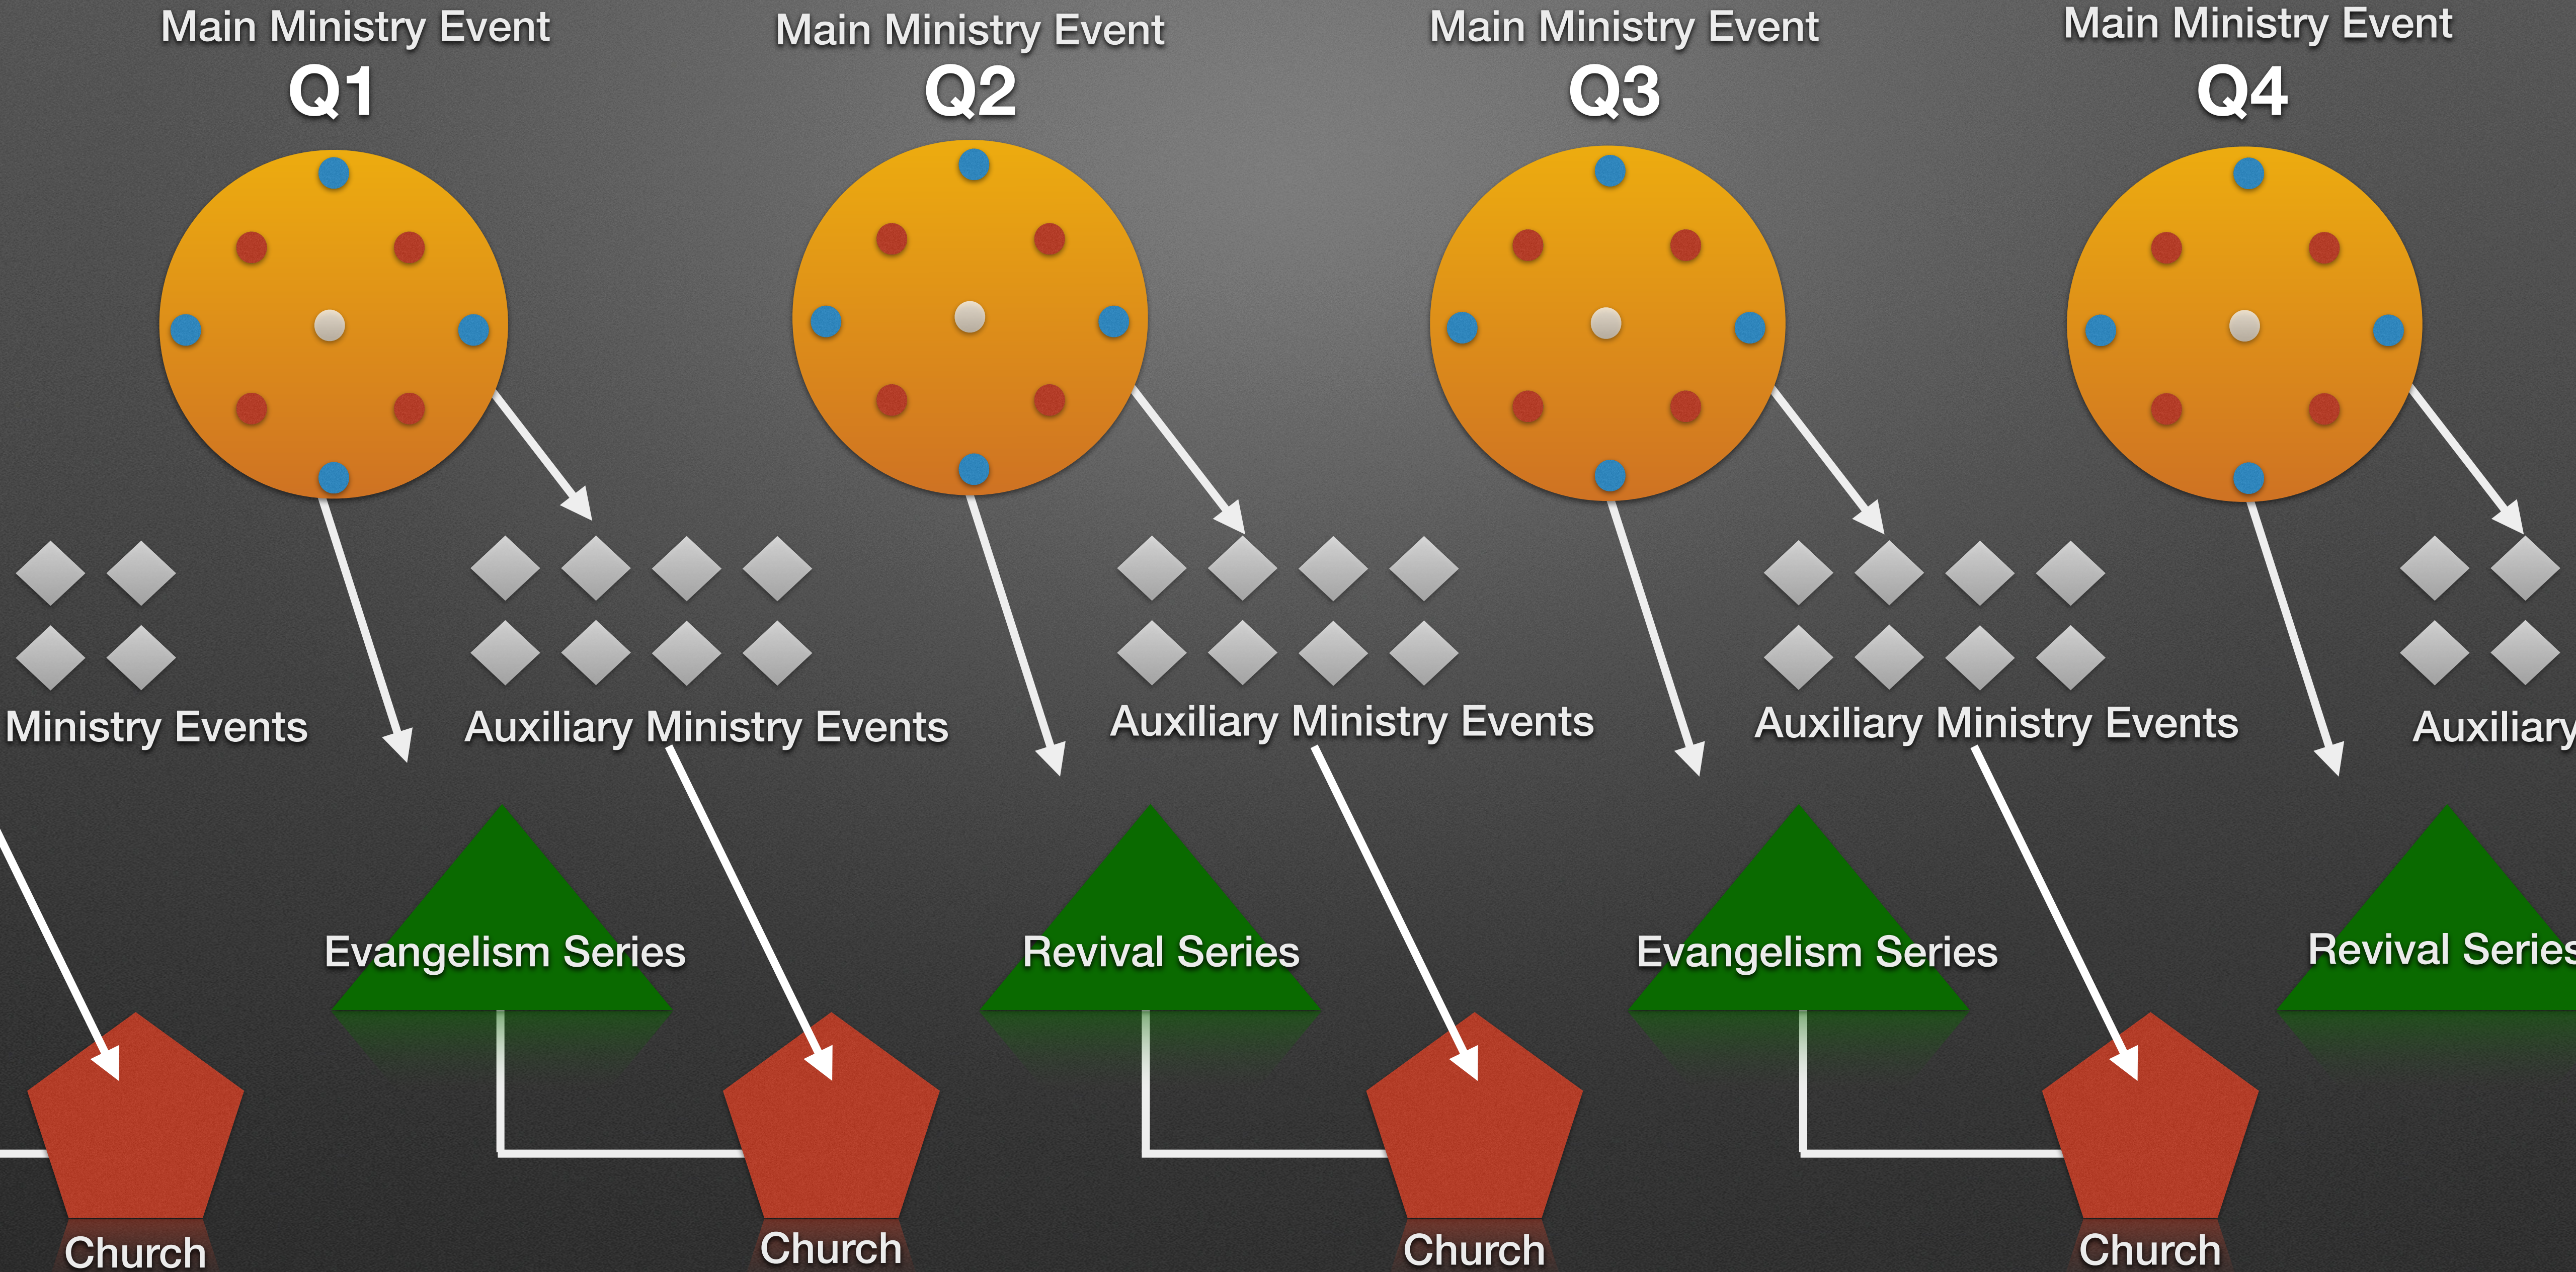

# Quarterly Ministry Events

- Should be coordinated by a designated Ministry and should involve every other church ministry
- Should be focused ministering to community needs in an effort to win confidence
- Should have every attendee register
- Drives to Preaching Series and to Auxiliary Events

# Main Ministry Event

- Quarterly event involving each department
- Traffic driven by Mingling Phase & Advertising
- Spearheaded by one designated department
- Drives traffic to Auxiliary Ministry Events
- Drives traffic to Preaching Series

# Quarterly Ministry Event Assignments

Main Ministry Event  
**Q1**

**Community Service**

Main Ministry Event  
**Q2**

**Children's Ministry**

Main Ministry Event  
**Q3**

**Health Ministry**

Main Ministry Event  
**Q4**